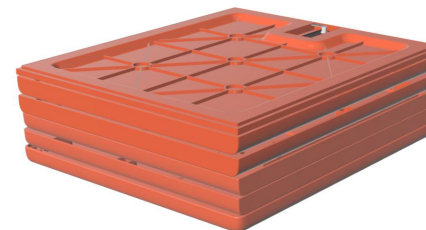

Delivery hard box for Motorcycle

ACD-X-007

Front loading

No lining

With aluminum foil lining

Can be folded and save shipping cost

- Item number :ACD-X-007
- Size: 50*50*50cm
- Material: HEPE +Aluminum lining(Can add or not add it)
- Logo: LED panel three side
- Features: With Password lock