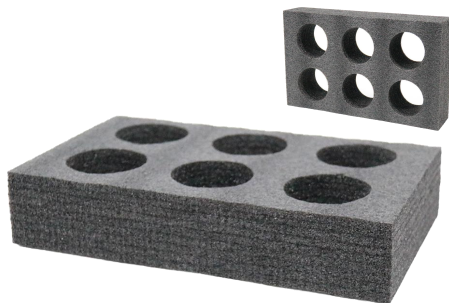

Accessories

Takeaway bag

Item : Disposble Take away bag
Size: According to your requirment
Material: Non woven and aluminum foil lining

Cup holder

Item : Cup Holder
Size: 6 cups or customized
Material: EPE Foam(can not be fold)
Materail: Polyester +Pe board(Can be fold)