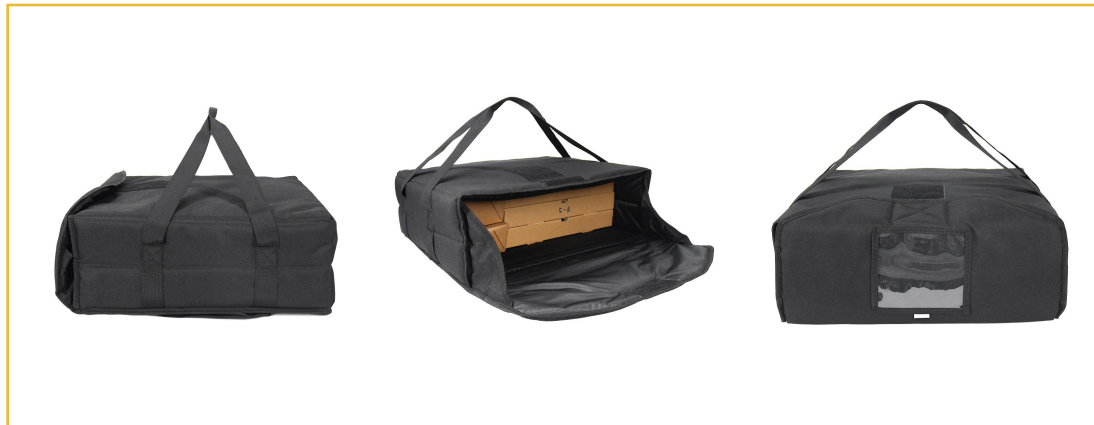

Product information

-Outer Size: 7.5(H) x 18(W) x 18(D) Inch
-Material: Breathable nylon material protects food quality
Thick, sturdy 900D -denier PU coat fabric exterior+Lining 420D
Pu coated nylon
Insulation: High-density insulation of Industrial strength
polyester 8mm keeps food hot
Extra Layer of High Density 6mm foam
3M "Thinsulate" layer of 150 gsm

-Features: Top loading and front bottom pocket
Heavy-duty, two side handle to hold bag straight
Industrial strength nylon exterior is stain resistant and
washable
Extra large flap & side panel for tight seal
Ticket pocket 6x5.25 Inch

**Superior moisture control and industry leading temperature
retention interior**