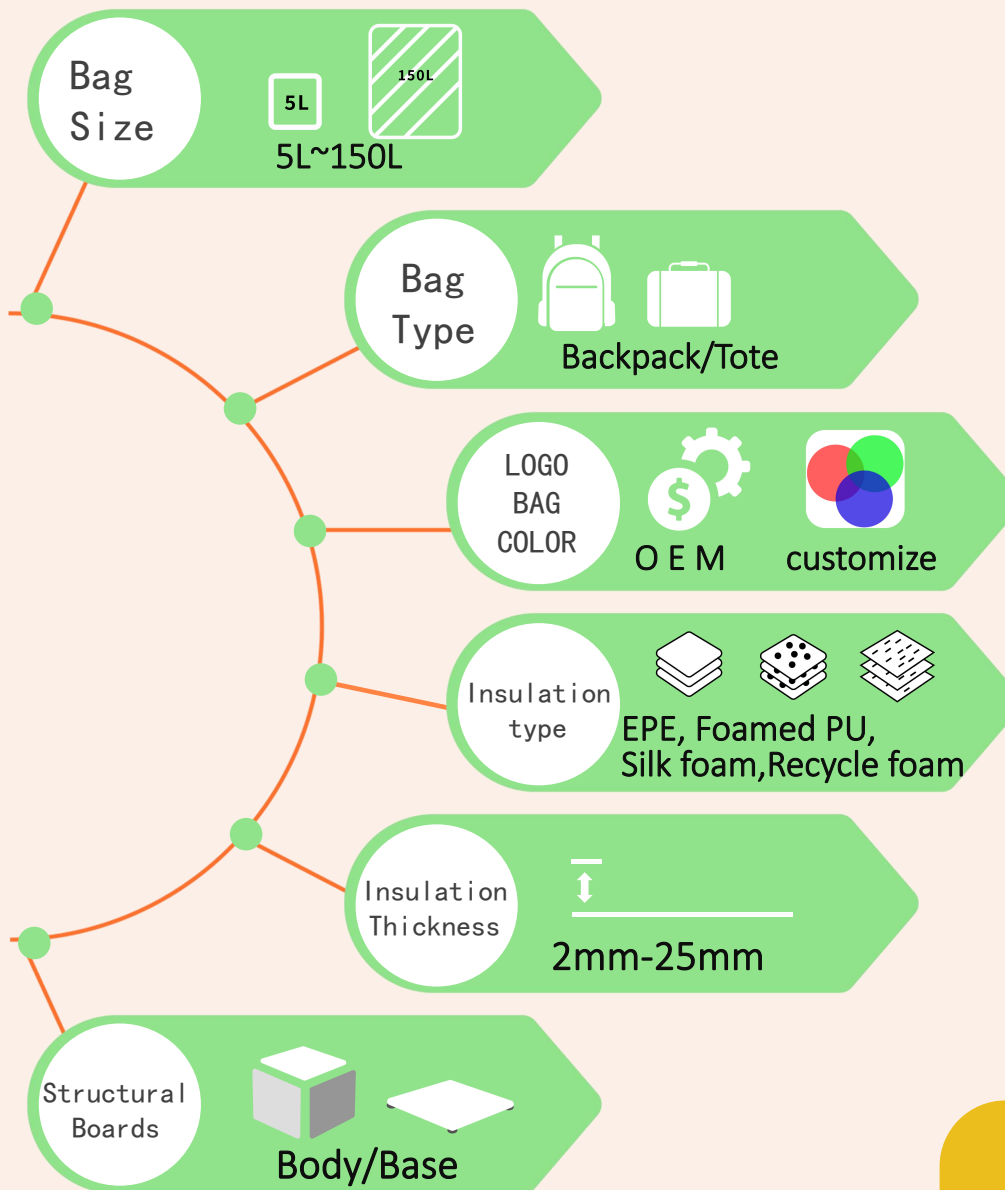

CUSTOMIZED